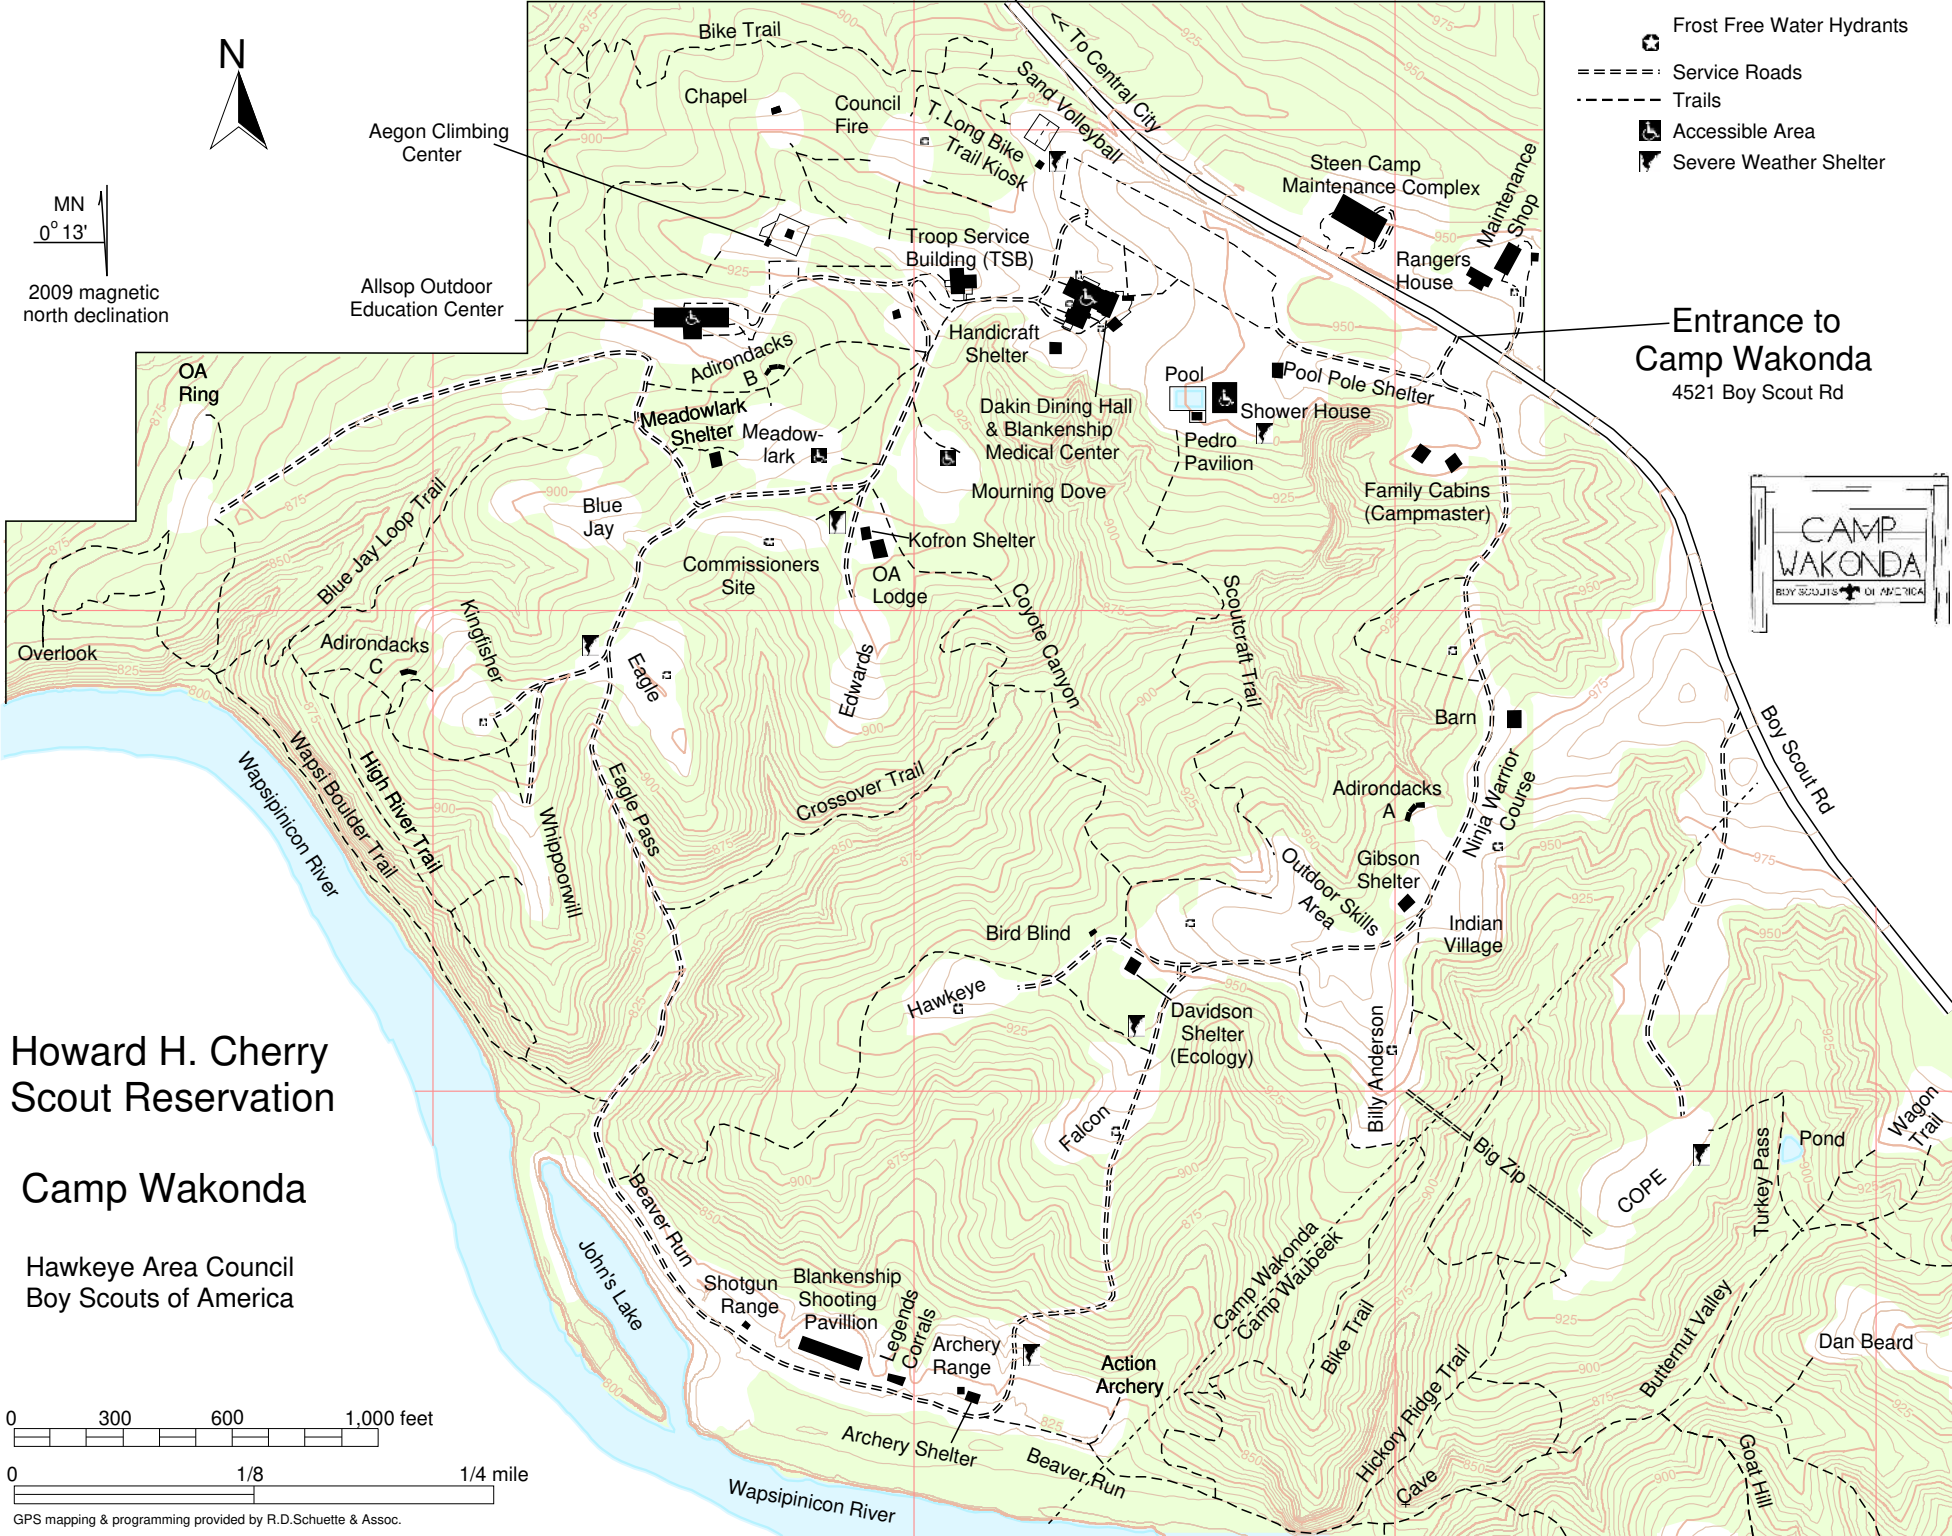

MN  
0° 13'

2009 magnetic  
north declination

- Frost Free Water Hydrants
- Service Roads
- Trails
- Accessible Area
- Severe Weather Shelter

Entrance to  
Camp Wakonda  
4521 Boy Scout Rd

Aegon Climbing Center

Allsop Outdoor Education Center

OA Ring

Overlook

Wapsipinicon River

Wapsi Boulder Trail

High River Trail

Howard H. Cherry Scout Reservation

Camp Wakonda

Hawkeye Area Council  
Boy Scouts of America

GPS mapping & programming provided by R.D.Schuette & Assoc.