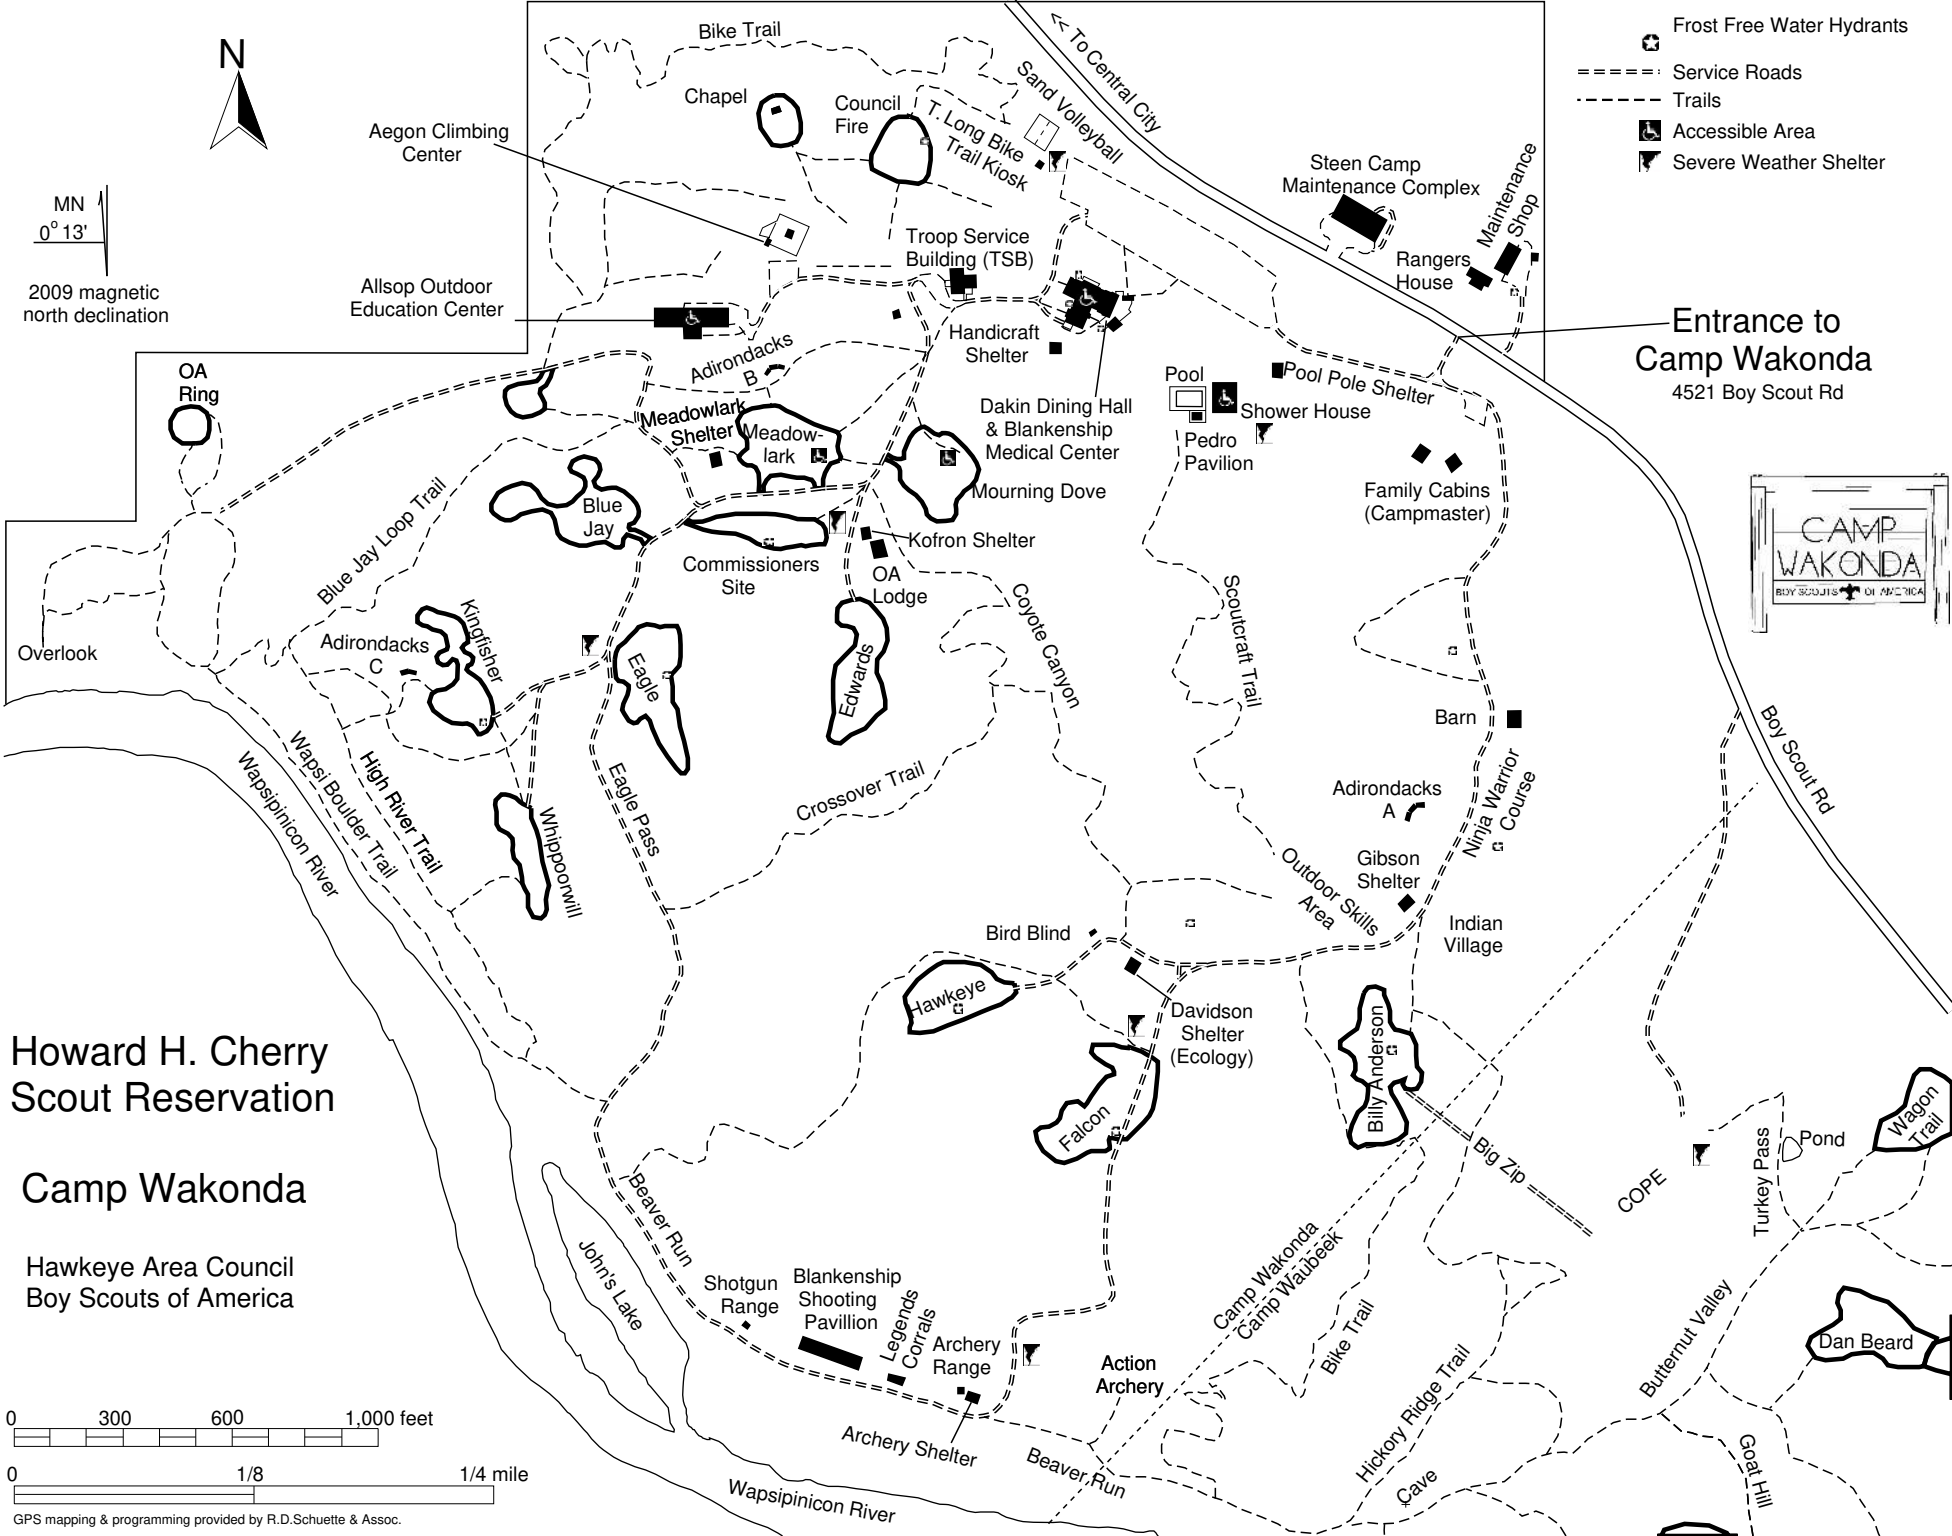

MN
0° 13'

2009 magnetic
north declination

- Frost Free Water Hydrants
- Service Roads
- Trails
- Accessible Area
- Severe Weather Shelter

Entrance to
Camp Wakonda
4521 Boy Scout Rd

Howard H. Cherry
Scout Reservation

Camp Wakonda

Hawkeye Area Council
Boy Scouts of America