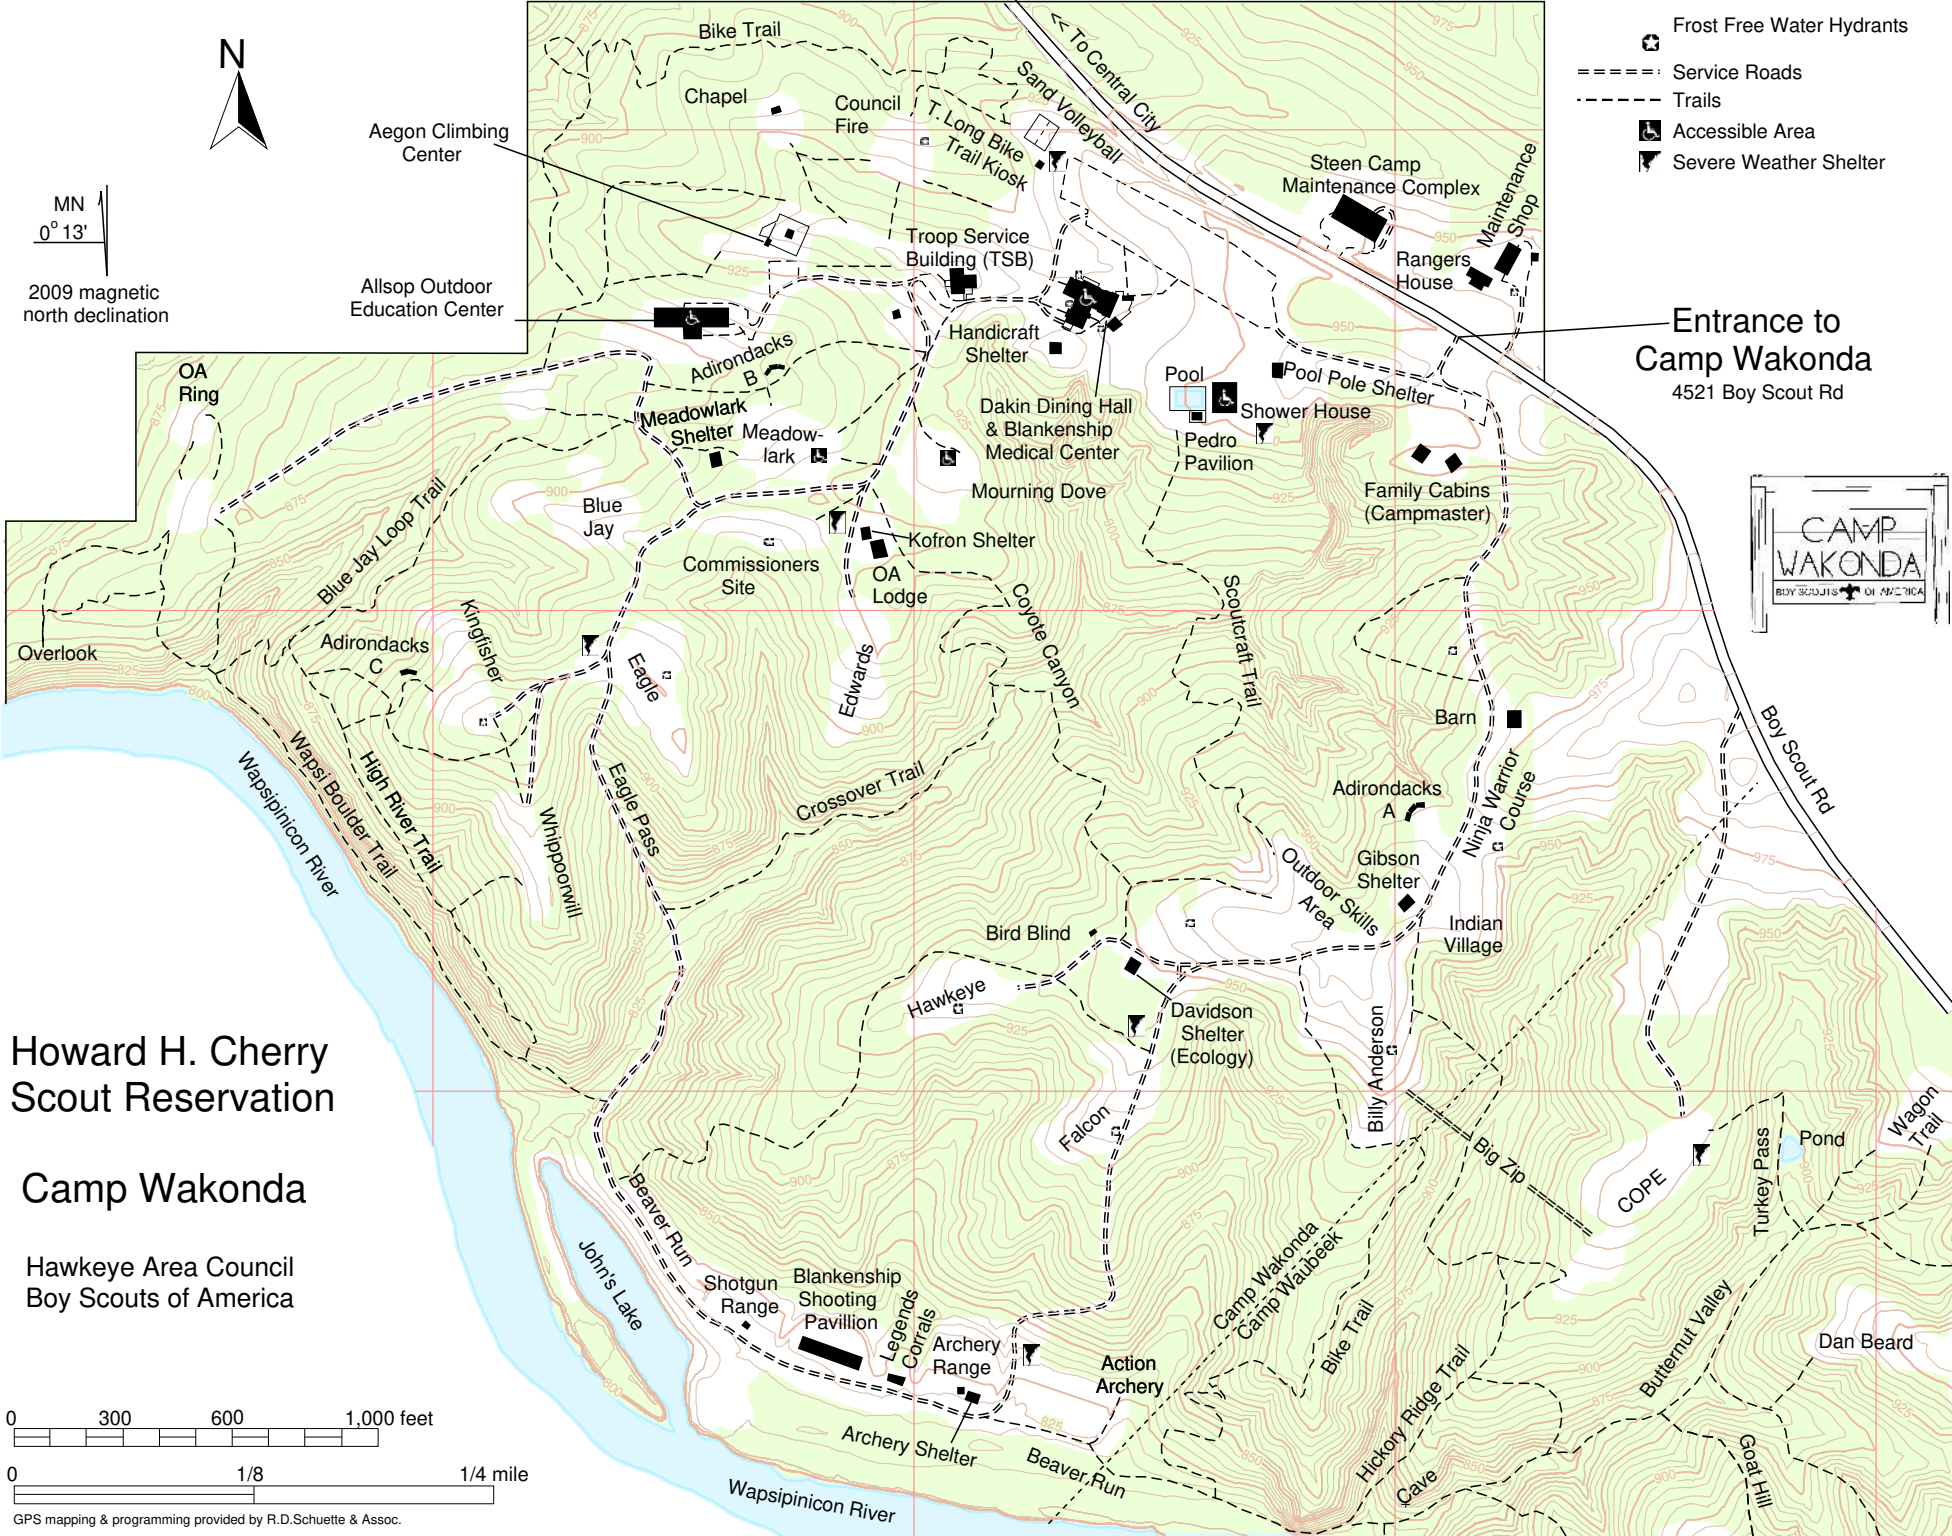

MN
0° 13'
2009 magnetic
north declination

- Frost Free Water Hydrants
- Service Roads
- Trails
- Accessible Area
- Severe Weather Shelter

Entrance to
Camp Wakonda
4521 Boy Scout Rd

Howard H. Cherry
Scout Reservation

Camp Wakonda

Hawkeye Area Council
Boy Scouts of America

GPS mapping & programming provided by R.D.Schuette & Assoc.